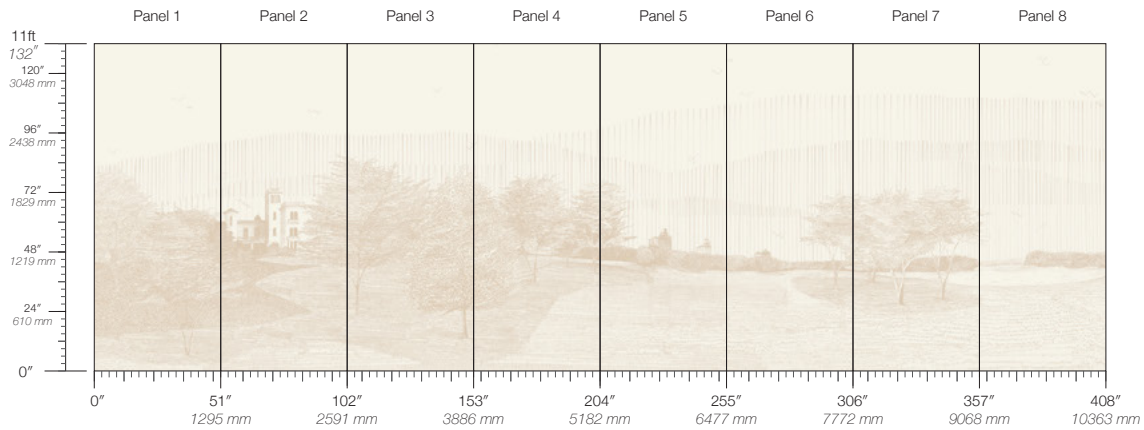

Scenic Terrace

Suitable for residential and commercial projects

COLOR

Terrace

STOCK

Made to order

ENVIRONMENTAL

Recycled Content
Phthalate Free
Low VOC

MAINTENANCE

Water-based cleanser

ITEM

5146

LEAD TIME

4 weeks to print

SPECS

Commercial Vinyl face
Non-woven backing
20 oz per linear yard
620 g per linear meter
Smooth metallic/pearlescent texture

CONTACT

sales@calicowallpaper.com
+1 718 243 1705
57 Lispenard Street
New York, NY 10013 USA

CONTENT

Type II Vinyl

MINIMUM

1 panel

PANEL WIDTH

51" / 1295 mm trimmed

PRICE

Available upon request

DISCLAIMER

Refer to our website to see the full mural artwork. Reference the physical sample for color and texture. Panel maps represent mural artwork only.

PANEL HEIGHT

132" / 3353 mm standard
192" / 4877 mm extended

ORIGIN

USA

TESTING

(US) ASTM E84 Adhered Class A
(EU) EN 15102 Class B, s2
(CN) CAN/ULC-S102.2 Class A
CCC-W-408D Type II
WA Specification W-101 Type II

REPEAT

Non-repeating

DETAILS

Custom options available