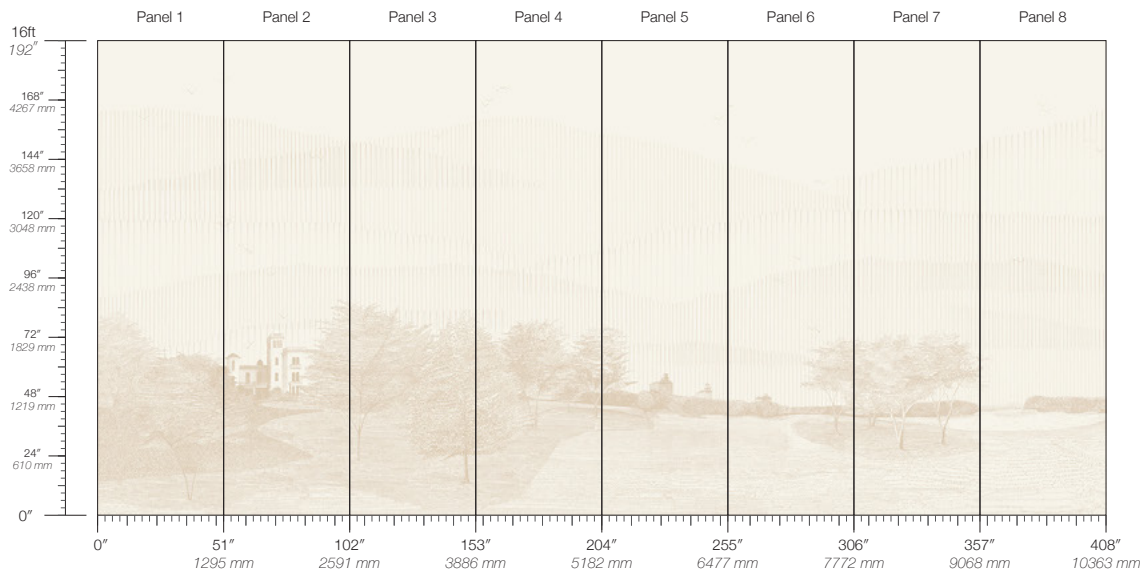

Scenic Terrace

Suitable for residential and commercial projects

COLOR

Terrace

STOCK

Made to order

ENVIRONMENTAL

Recycled Content
Phthalate Free
Low VOC

MAINTENANCE

Water-based cleanser

ITEM

5146

LEAD TIME

4 weeks to print

SPECS

Commercial Vinyl face
Non-woven backing
20 oz per linear yard
620 g per linear meter
Smooth metallic/pearlescent texture

CONTACT

sales@calicowallpaper.com
+1 718 243 1705
57 Lispenard Street
New York, NY 10013 USA

CONTENT

Type II Vinyl

MINIMUM

1 panel

PANEL WIDTH

51" / 1295 mm trimmed

PRICE

Available upon request

DISCLAIMER

Refer to our website to see the full mural artwork. Reference the physical sample for color and texture. Panel maps represent mural artwork only.

PANEL HEIGHT

132" / 3353 mm standard
192" / 4877 mm extended

ORIGIN

USA

TESTING

(US) ASTM E84 Adhered Class A
(EU) EN 15102 Class B, s2
(CN) CAN/ULC-S102.2 Class A
CCC-W-408D Type II
WA Specification W-101 Type II

REPEAT

Non-repeating

DETAILS

Custom options available